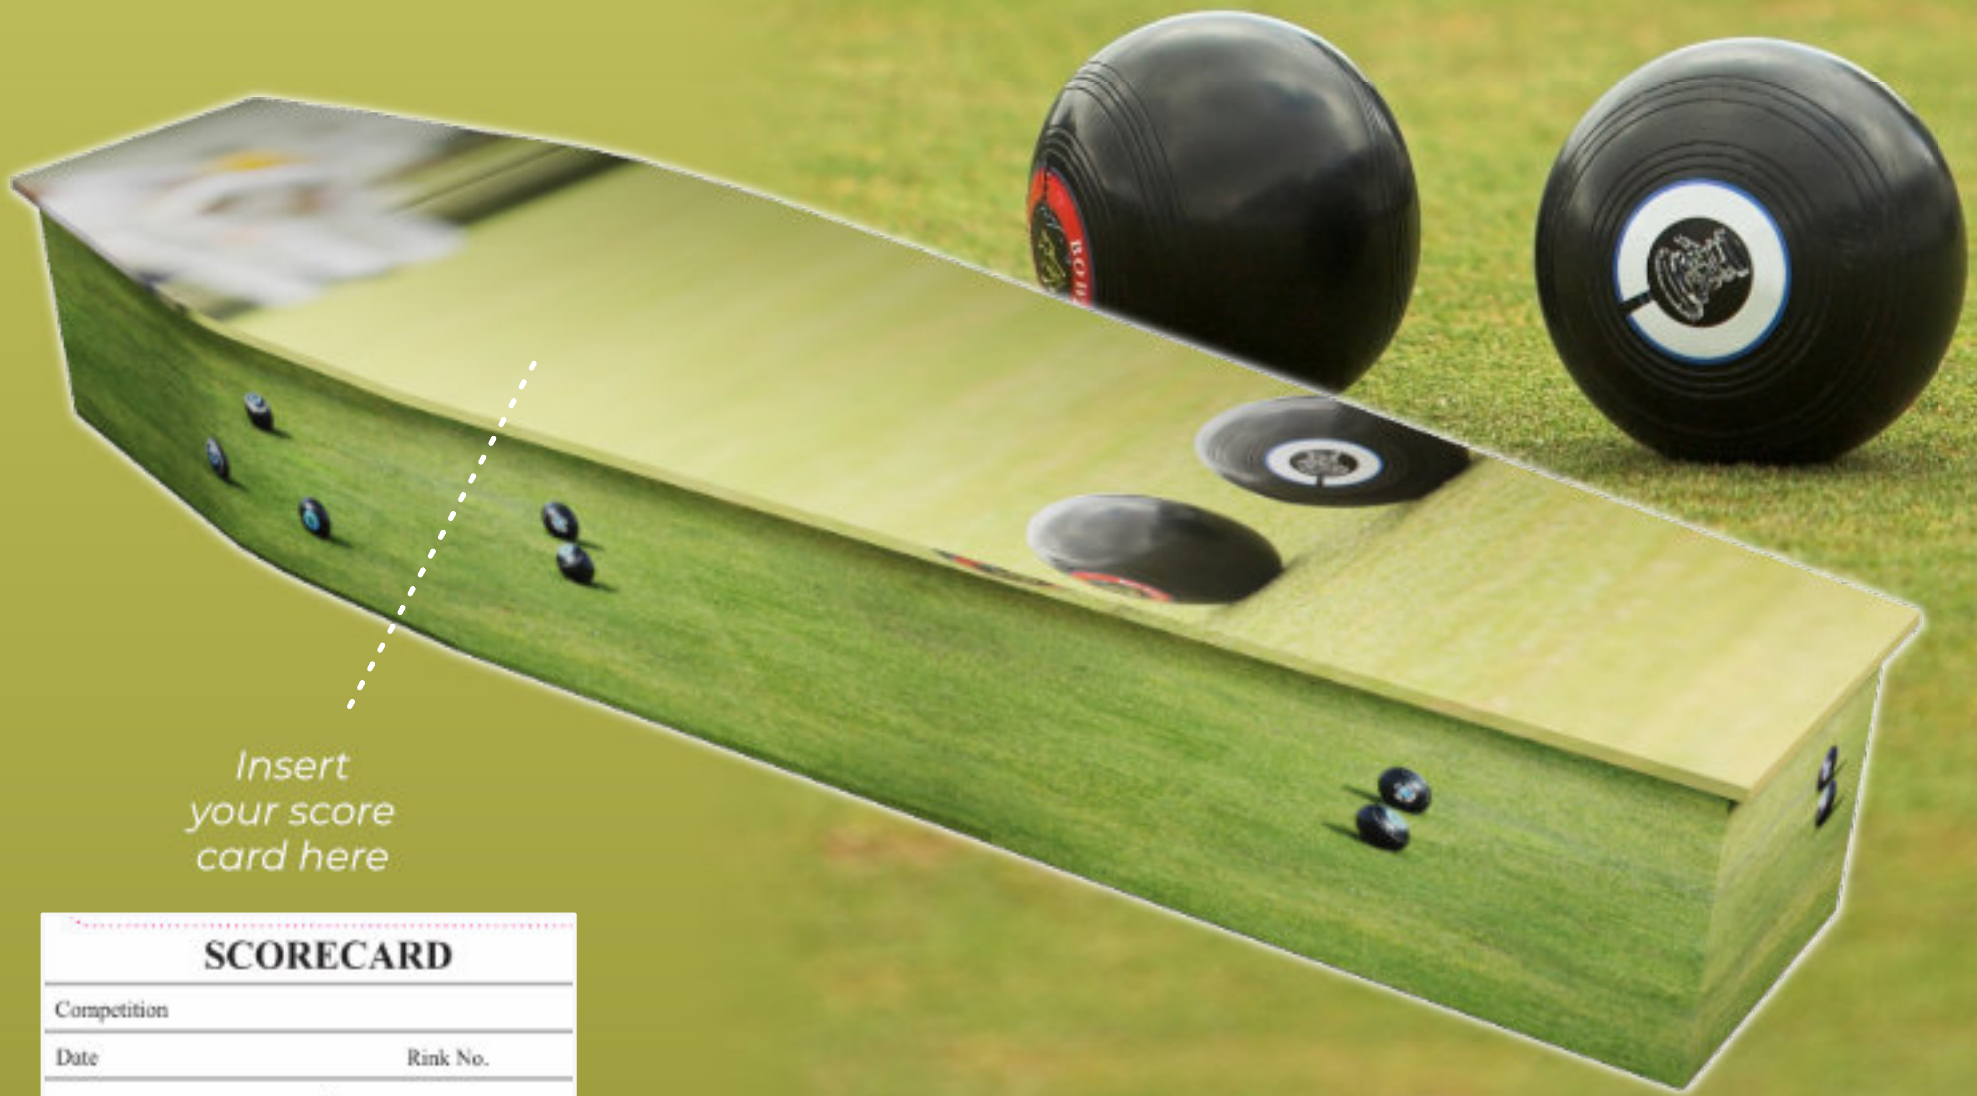

*Insert
your sport
images here*

CRICKET

*Insert
your score
card here*

Cricket Score Sheet				
Home	Away	Innings of		
Runs Scored	Dismissal	Bowler	Run	

GOLF

Insert
your score
card here

		Wicap	Player D			
		BLUE SSS 70	YELLOW SSS 69	RED SSS 70		
		Gross Score				
Par	Stroke Index	A	B	C	D	+/- Pts

NETBALL

*Insert
your sport
images here*

LAWN BOWLS

*Insert
your score
card here*

SCORECARD	
Competition	
Date	Rank No.
v	

TENNIS

*Insert
your tennis
images here*

CYCLING