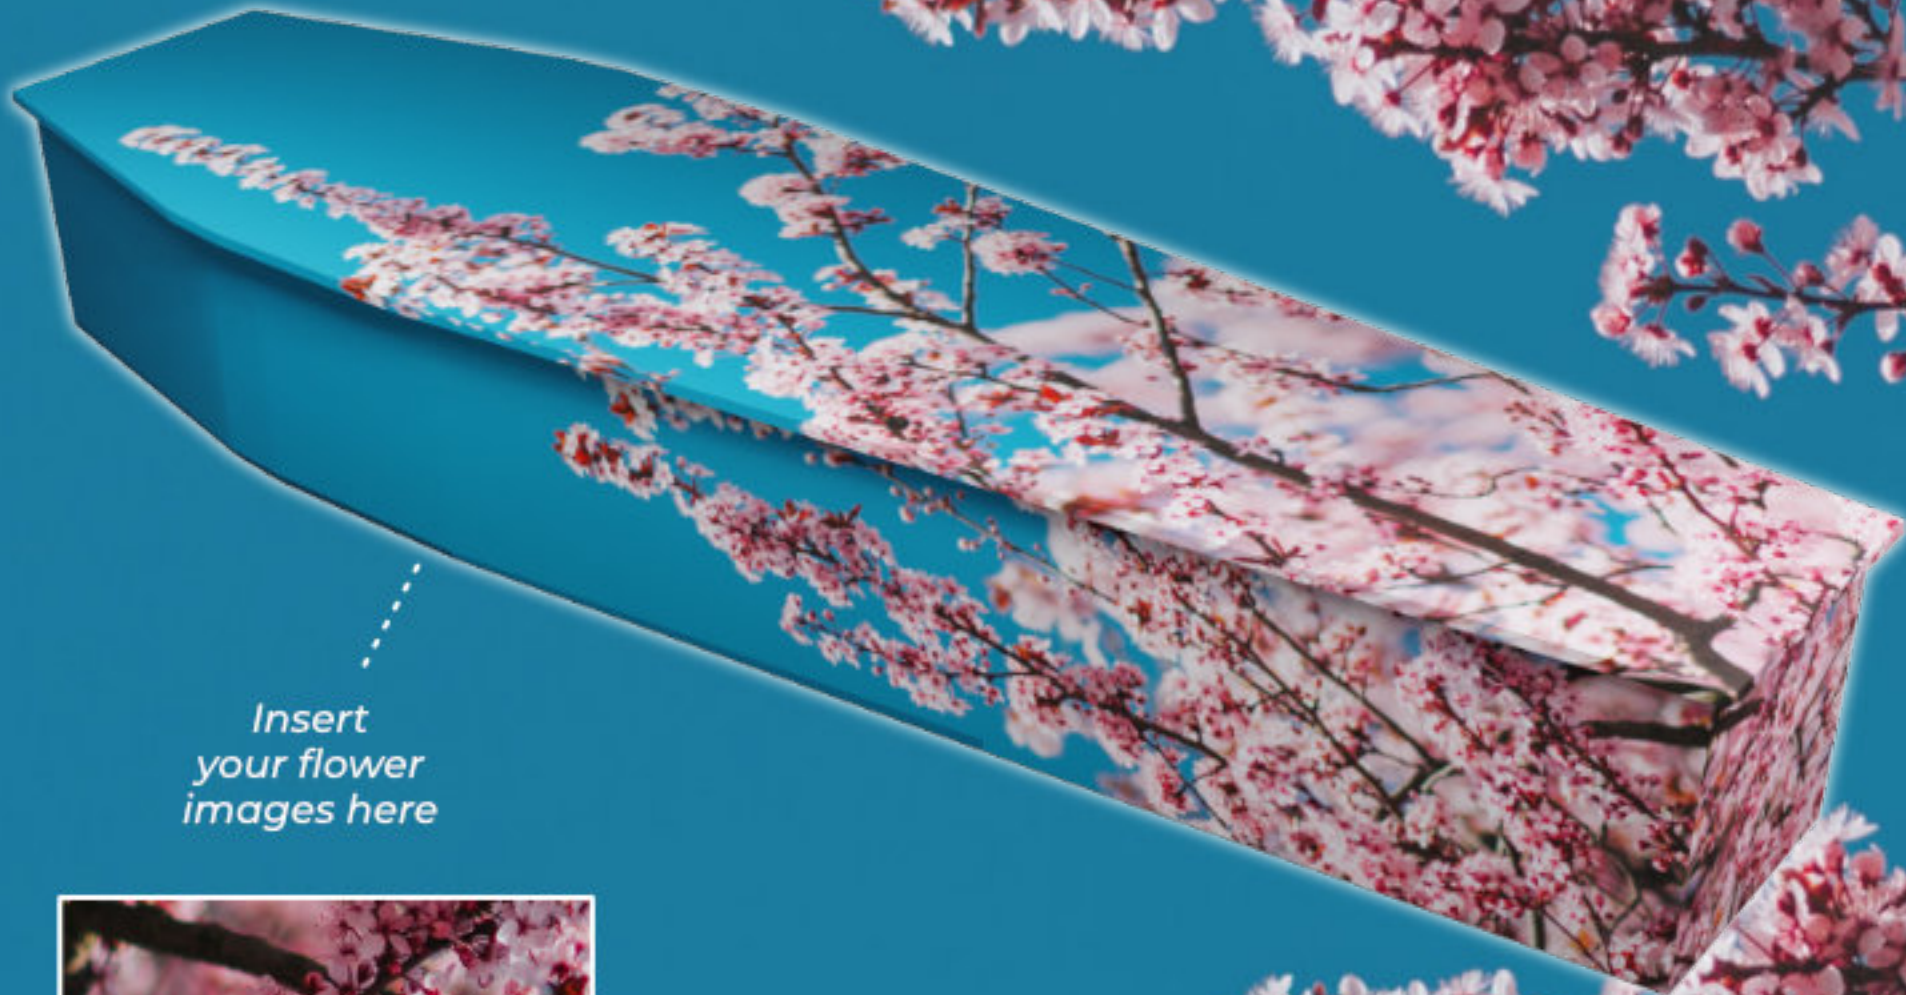

CHERRY BLOSSOMS

*Insert
your flower
images here*