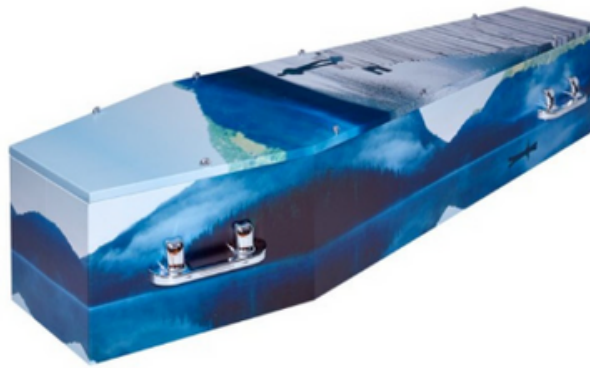

Australian Aboriginal Design

Blue Horizons